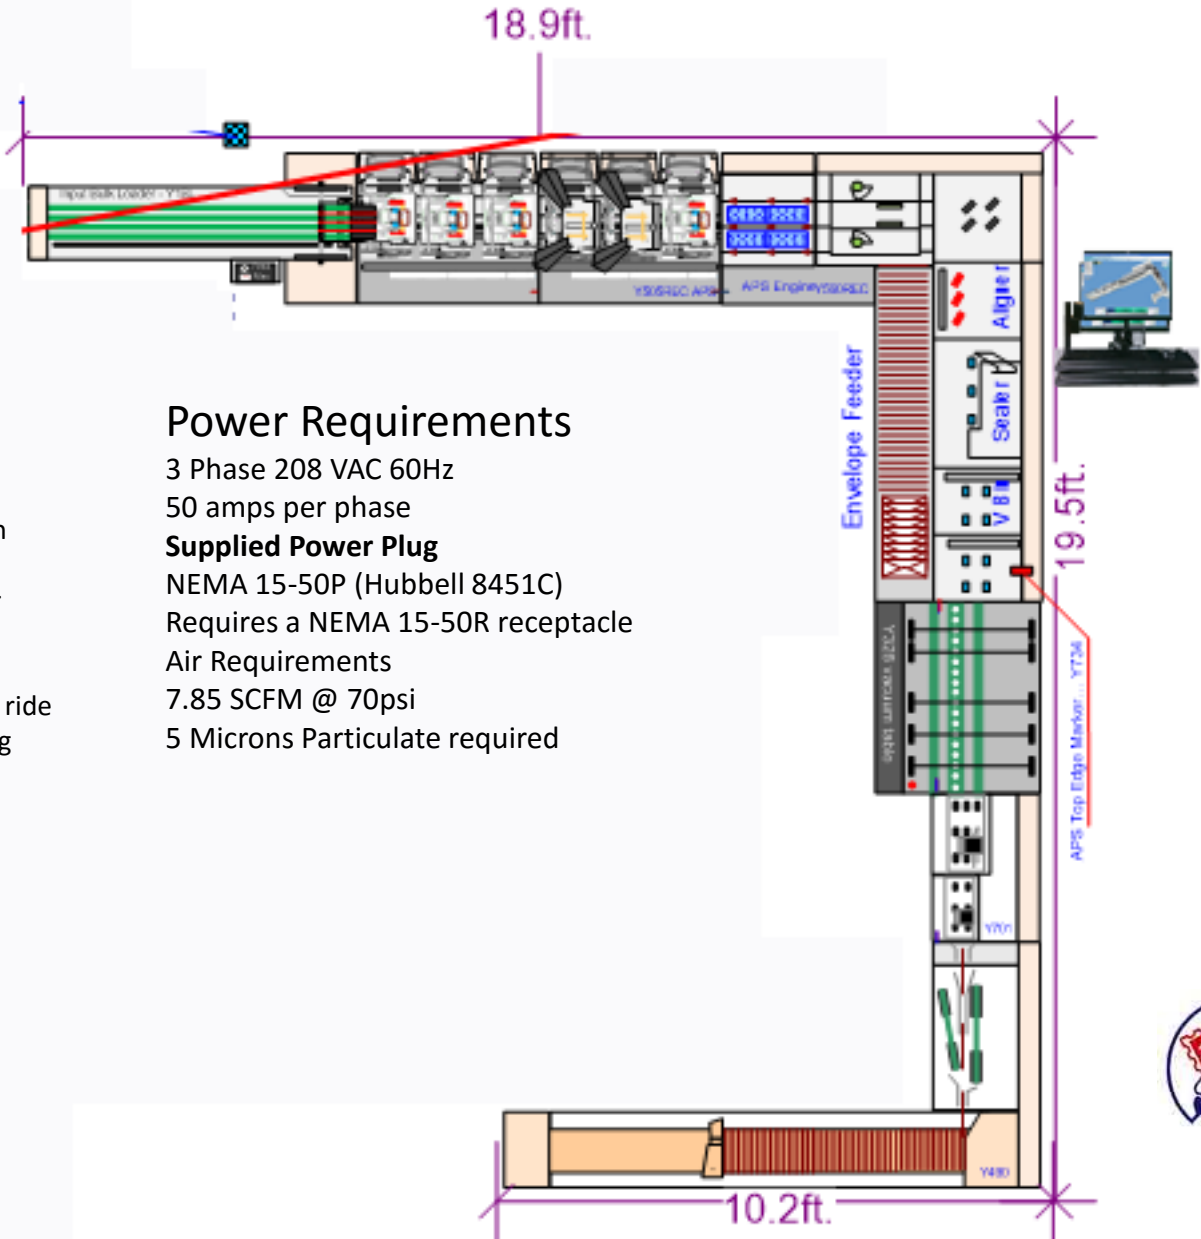

# MCS MailStream Direct

## Power Requirements

- 3 Phase 208 VAC 60Hz
- 50 amps per phase
- Supplied Power Plug**
- NEMA 15-50P (Hubbell 8451C)
- Requires a NEMA 15-50R receptacle
- Air Requirements**
- 7.85 SCFM @ 70psi
- 5 Microns Particulate required