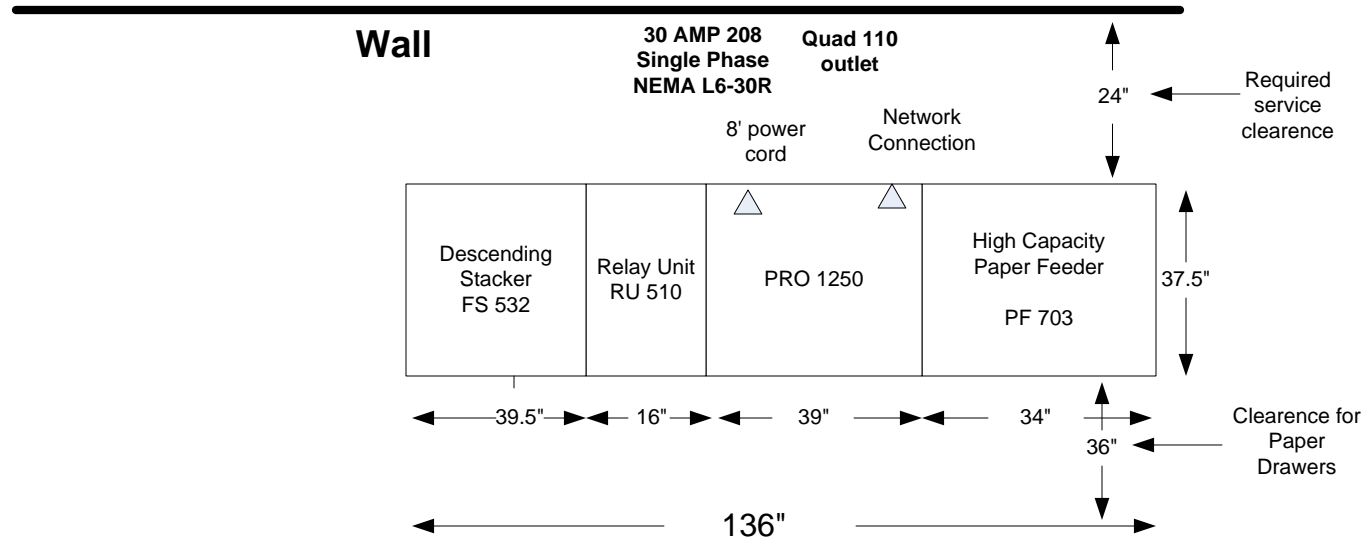

MCS KM 1250 Physical Planning Sheet

Power Requirements

PRO 1250 Printer 30 AMP 208 Single Phase NEMA pt# L6-30R

Quad 110 Outlet