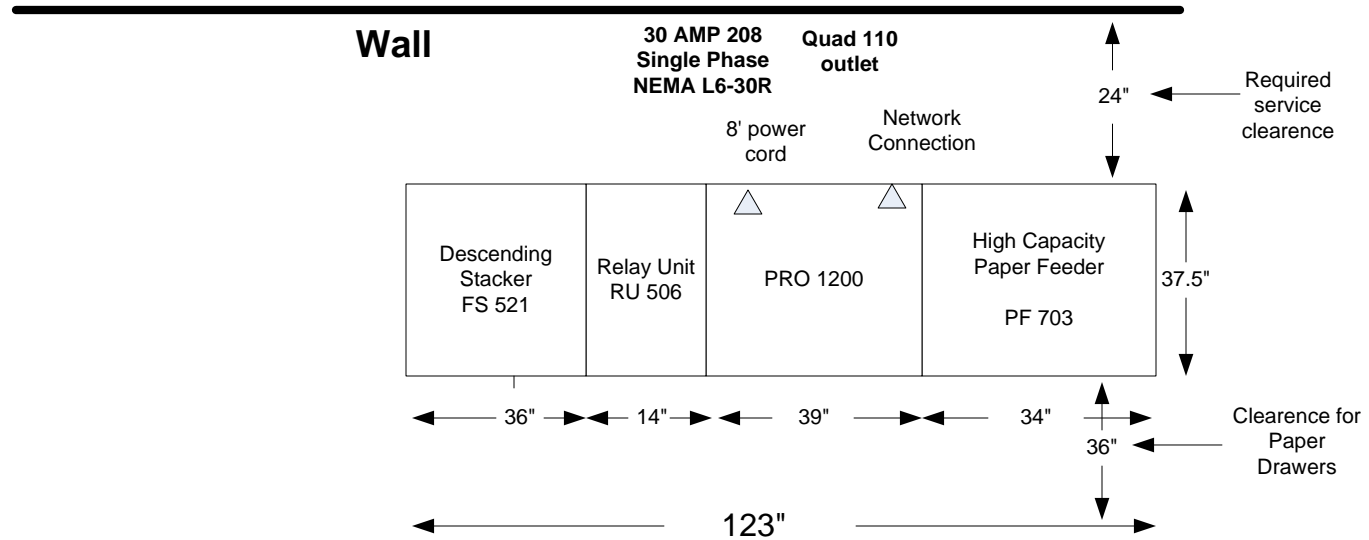

MCS KM 1200 Physical Planning Sheet

Power Requirements

PRO 1200 Printer 30 AMP 208 Single Phase NEMA pt# L6-30R

Quad 110 Outlet